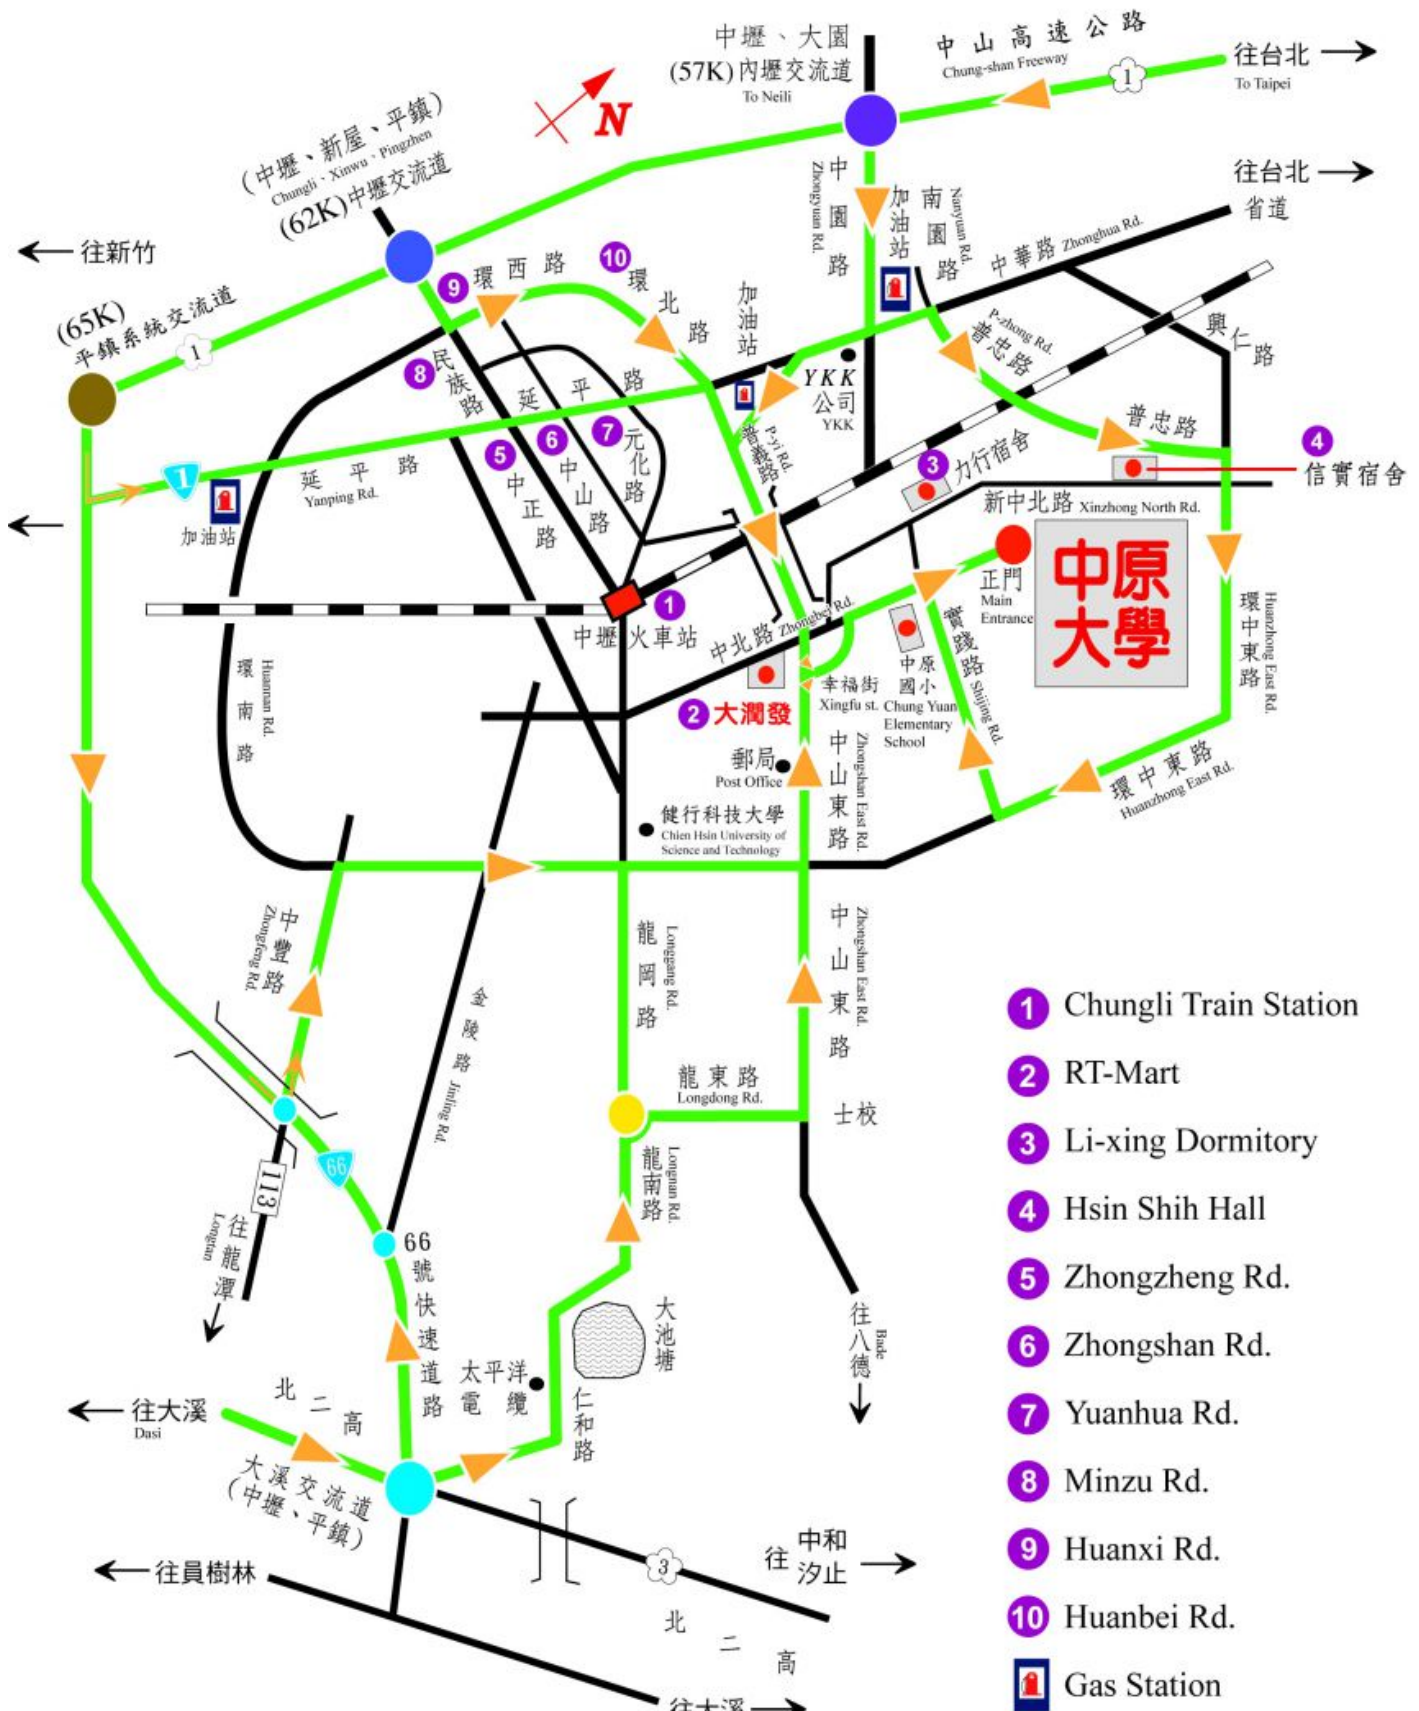

Step 1: Taoyuan International Airport ⇔ Zhongli train station

Taoyuan Bus Company Bus Number [\[5089\] Route](#)

Step 2: Zhongli train station ⇔ Chung Yuan Christian University (It takes 10 minutes.)

Taoyuan Bus Company Bus Number [155] or [156] Route

(2)By Taxi

It takes about 25 minutes from Taoyuan International Airport to Chung Yuan Christian University.

2. Drive to Chung Yuan Christian University by car

中原大學路線及停車指示圖

Chung Yuan Christian University Direction Sign Map